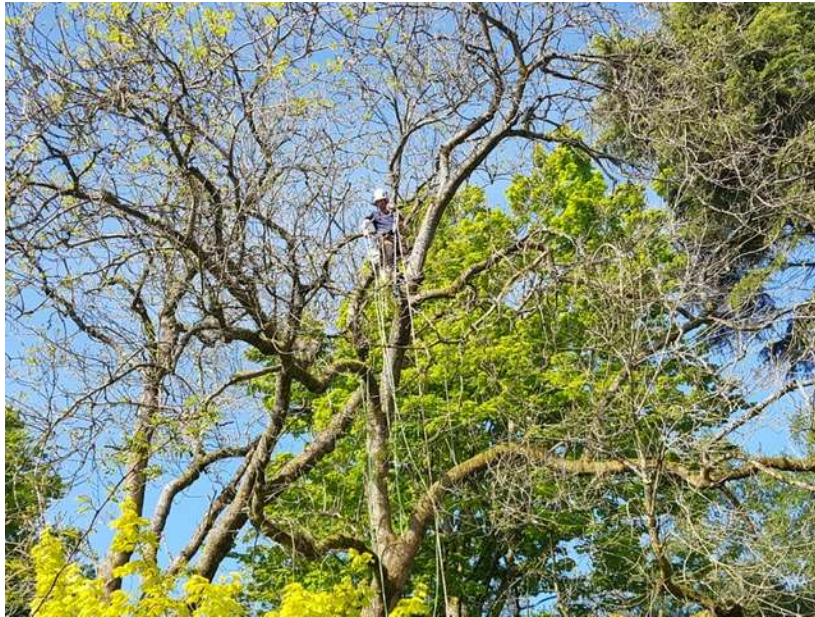

## Giant Ash Tree Removal & Testimonial

A huge thanks you for Kevin and his team who did an a job on disposing of the giant Ash tree in my garden.

It was a very scary time when I discovered the Ash tree which had a Waverley BC tree preservation order on it was was rotten at the base.

Kevin visited very quickly and made assessment that it needed to come down immediately as it was dangerous. Making matters worse the tree was leaning towards the house. Kevin contacted the Council and within a matter of days Waverley had visited and gave a 5 day order and permission for the to come down.

I cannot thank Kevin and his team including his son Paul enough for the efficient professional way the tree was taken down over 3 days. Paul particularly who had nerves of steel, skilfully climbed and